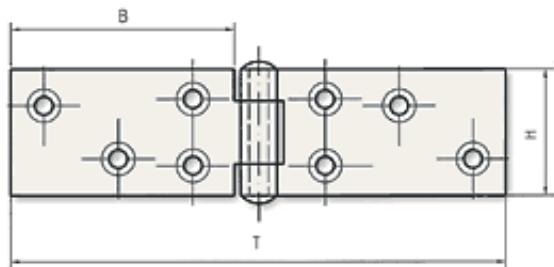

NIVELSARANA 818 200X50

Zinc plating

Weight kg / piece 0,240

Screw Size 5,0x30

	H	B	S	T	D
NIV 75x25	25	32.5	1,5	75	8,0
NIV 100x32	32	44.5	2	100	9,0
NIV 100x38	28	44.5	2	100	9,0
NIV 100x50	50	43.5	2,5	100	11,0
NIV 150x38	38	68.5	2,5	150	11,0
NIV 200x50	50	93.5	2,5	200	11,0