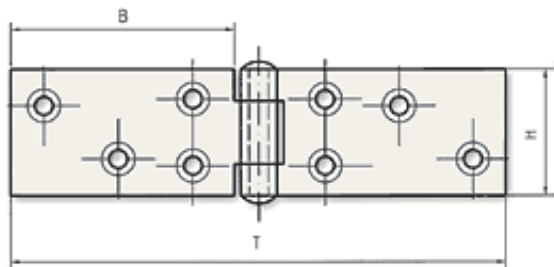

NIVELSARANA 818 100X38
Zinc plating

Weight kg / piece 0,071

Screw Size 4,0x25

	H	B	S	T	D
NIV 75x25	25	32.5	1,5	75	8,0
NIV 100x32	32	44.5	2	100	9,0
NIV 100x38	28	44.5	2	100	9,0
NIV 100x50	50	43.5	2,5	100	11,0
NIV 150x38	38	68.5	2,5	150	11,0
NIV 200x50	50	93.5	2,5	200	11,0